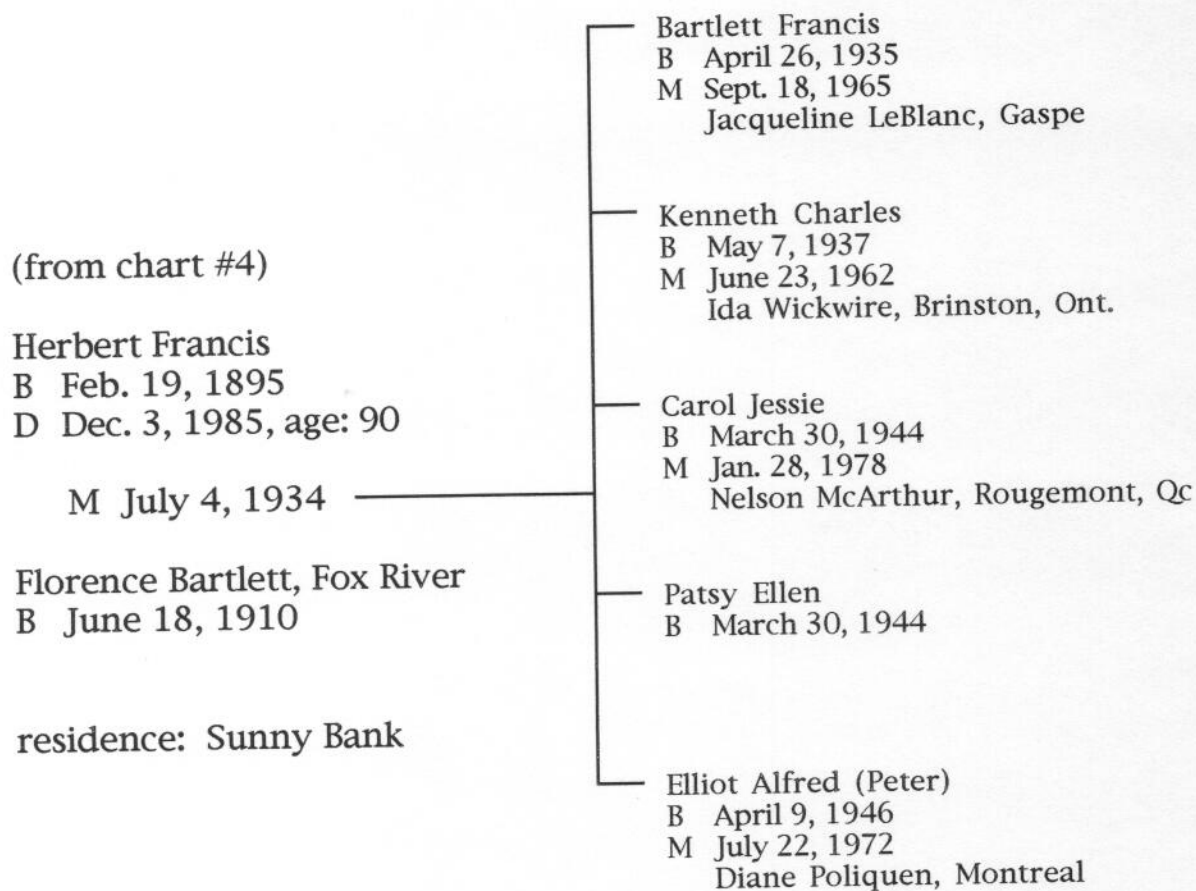

M 1912

Jessie Donovan, Haldimand
B 1893
D 1926, age: 33

residence: Sunny Bank

Roselyn
B 1912
M 1935
Darrel Douglas Miller, Haldimand

Isabel
B 1916
M
Bert Lawrence, New Carlisle

Pauline
B 1919
M 1948
Mario Greet, Montreal

Palmer

Descendants of James, 3rd generation

CHART # 8

Palmer

Descendants of James, 4th generation

CHART # 9

(from chart #6)

William Robert
B March 22, 1919

M 1943

Elizabeth Egglestone, England
B Sept. 19, 1921
D Sept. 18, 1993, age: 71

residence: Sunny Bank
moved to Burlington, Ont. in 1980

Lorna Flora
B Aug. 14, 1943
M Sept. 1, 1962
Everett Clark, Wakeham

Robert William [see chart #12]
B May 9, 1947
M Oct. 10, 1970
Pearl White, York