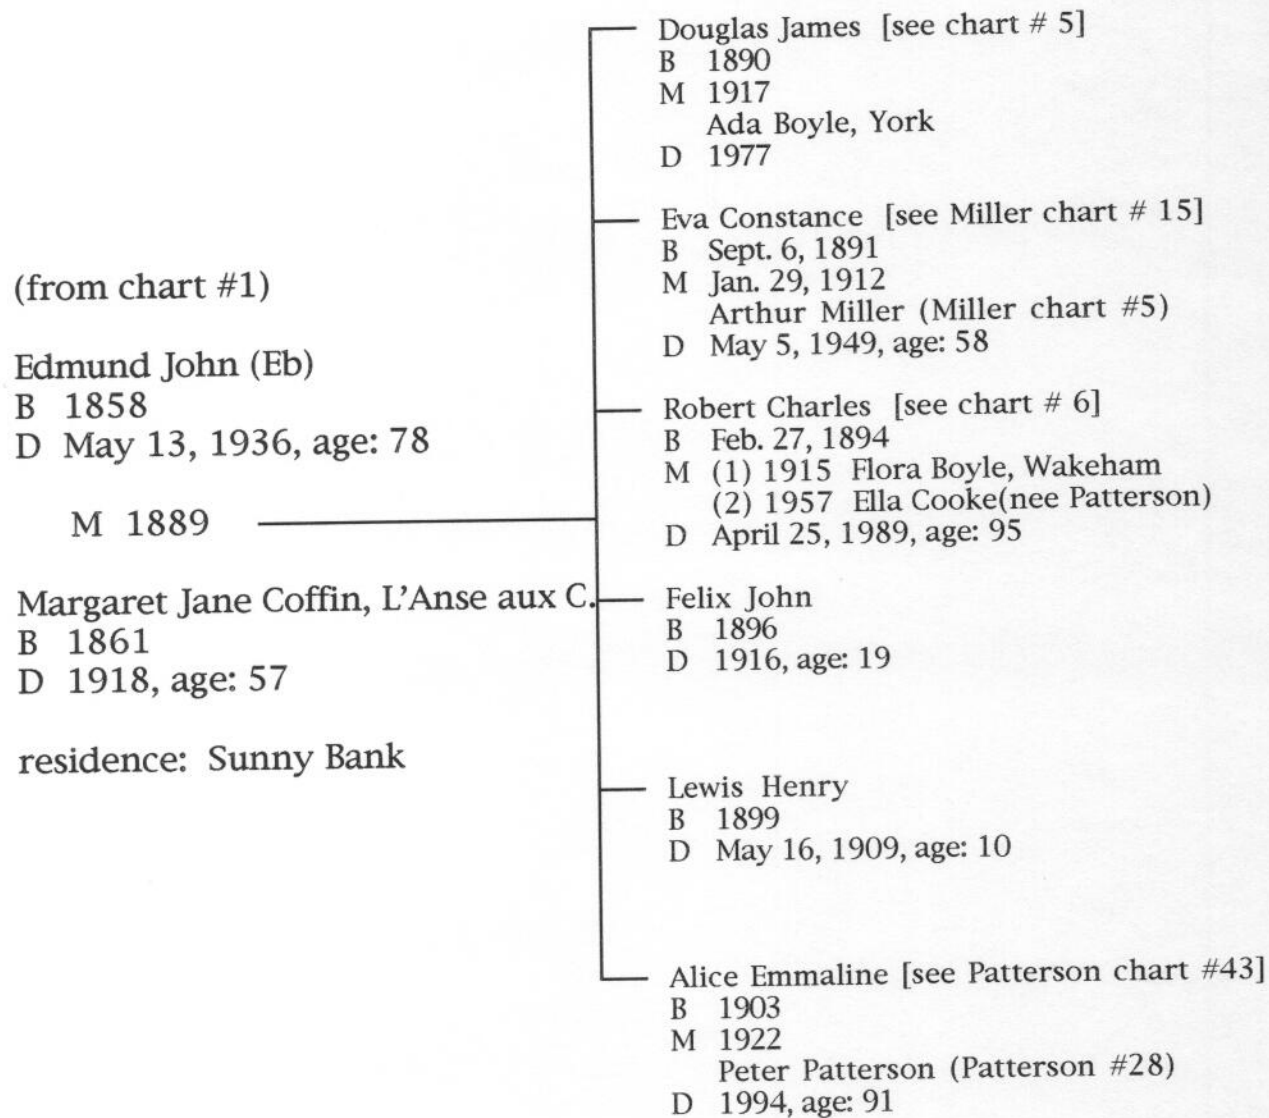

working on a log drive. His body was not found until late June. Tradition has it that Lady Dufferin discovered the body while salmon fishing. The rapids where he drowned are still called Palmer's Rapids.

James had a family of eight children. The eldest girl returned to Prince Edward Island, and three brothers married and settled in Sunny Bank.

Palmer

Descendants of James

CHART # 1

James Palmer, P. E. I.
B 1822
D May 18, 1874, age: 52

M 1855

Maria Patterson (Patterson ch #4)
B Sept. 20, 1832
D March 6, 1909, age: 76

residence: Wakeham

Palmer

Descendants of James, 2nd generation

CHART # 2

Palmer

Descendants of James, 2nd generation

CHART # 3

(from chart #1)

James Alfred

B 1862

D May 30, 1947, age: 84

M 1886

Isabel Eagle (Eagle chart #1)

B 1867